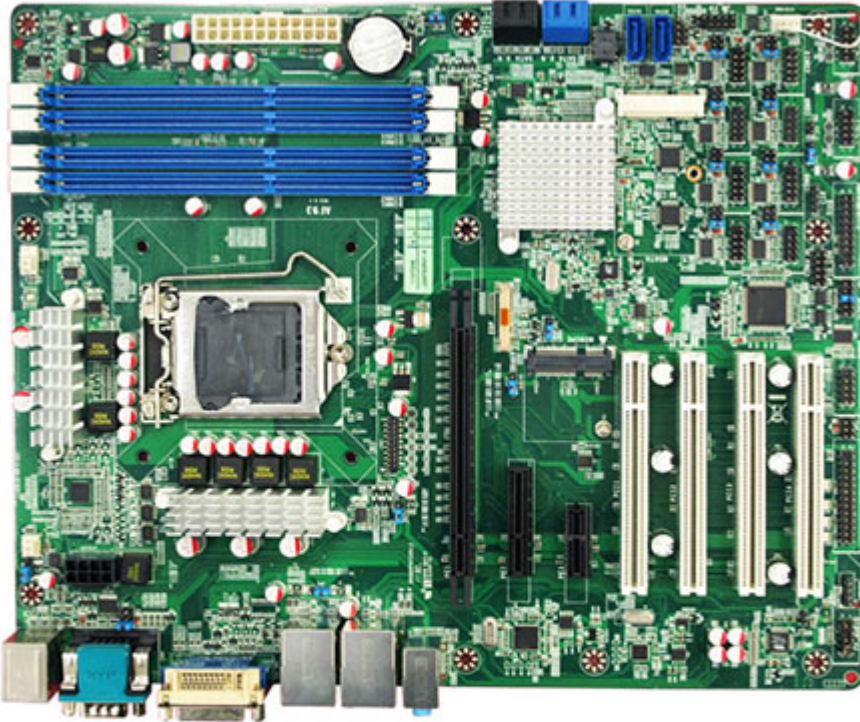

289.00 EUR
incl. 19% VAT, plus [shipping](#)

- Intel® Q77 Express Chipset
- Supports Intel LGA 1155 Socket Core™ i3, i5, i7 & Pentium Processors
- Support 4 * 240 pin 8GB 1333/1066 Dual CH DDR3 SDRAM DIMM Max. up to 32GB
- Intel 82579LM & 82574L Gigabit LAN
- Intel Active Management Technology (iAMT 8.0)
- Support TPM 1.2 function
- Support CPU Smart FAN
- Supports ACPI S3 Function
- Support Watch dog Technology
- ATX form factor ■305mm x 244mm■

• CPU	INTEL® LGA 1155 Socket Core i7/i5/i3/Pentium Processor
• Chipset	INTEL® Q77 Chipset
• Memory	4 * 240 pin 8GB 1333/1066 Dual CH DDR3 SDRAM DIMM Max. up to 32GB
• Expansion Slots	1 * PCIe x 16, 4 * PCI, 1 * PCIe x 1, 1 * PCIe x 4 1 * half size MINI PCI-E & 1 * full size MINI PCI-E (Selectable with mSATA) socket
• Storage	2 * Serial ATAIII 6Gb/s & 4 * Serial ATAII 3Gb/s connectors support RAID 0, 1, 5, 10 1 * mSATA socket (Selectable with full size MINI PCI-E and share with SATA6)
• Audio	Realtek ALC662 6-Channel HD Audio CODEC
• Ethernet LAN	Intel 82579LM & 82574L PCI-E Gigabit Ethernet LAN
• USB	Embedded 4 * USB 3.0 + 8 * USB 2.0/1.1
• Special Features	Support ACPI S3 Support CPU Smart FAN Support Watch Dog